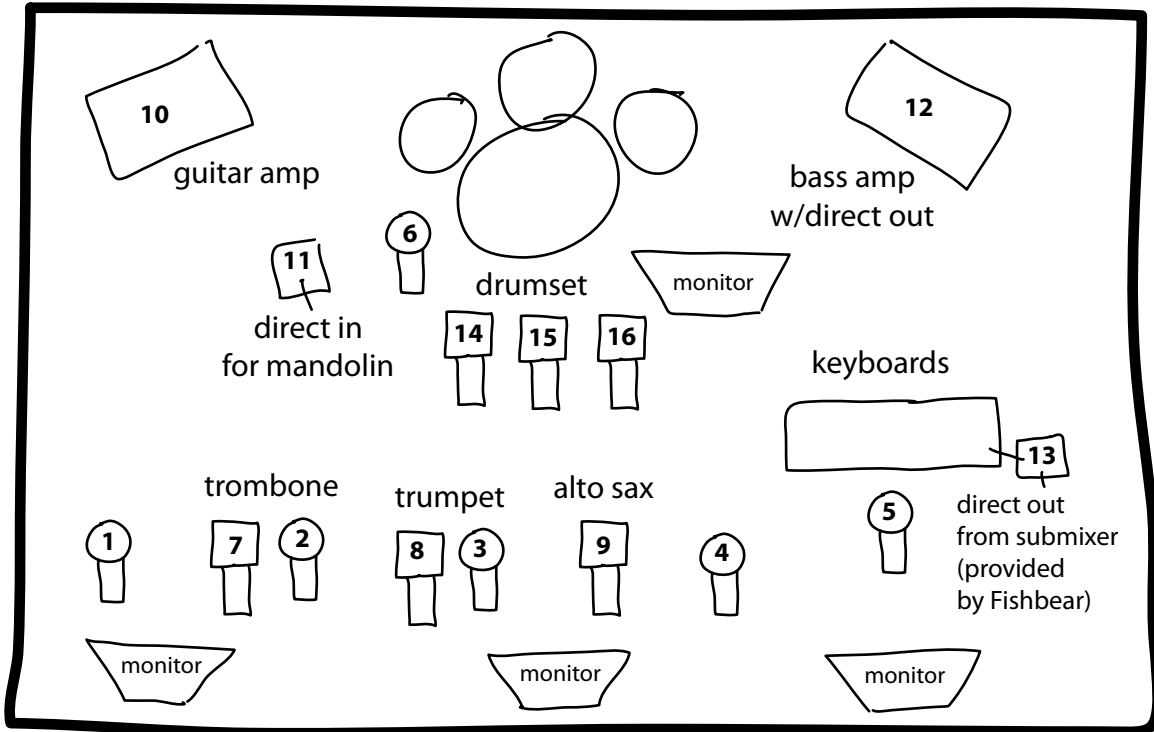

Fishbear™

FOURTH WAVE SKA

Stage Plot

audience

Mic #	Type	Model	For
Front line, stage right to stage left			
1	Vocal	SM-58	Hadley: vocals
7	Instr	Audix D4	Seb: trombone
2	Vocal	SM-58	Seb: vocal
8	Instr	Audix D2	Josh: trumpet
3	Vocal	SM-58	Josh: vocal
9	Instr	Audix D4	Travis: sax
4	Vocal	Beta 87	Gaven: vocals
5	Vocal	SM-58	Travis: vocals at keyboard
13	DI	Whirlwind	Travis: keyboards (2)
Back line, stage right to stage left			
10	Guitar mic	S-609 / SM57	Hadley: guitar amp
11	DI	Whirlwind	Seb: mandolin amp
6	Vocal	Beta 57	Ben: vocals at drums
14	Kick Mic	Audix D6	Ben: kick drum
15	Instr	Audix D1	Ben: snare
16	Condenser	Rode NT3	Ben: drums overhead
12	DI	Whirlwind	Gaven: bass amp